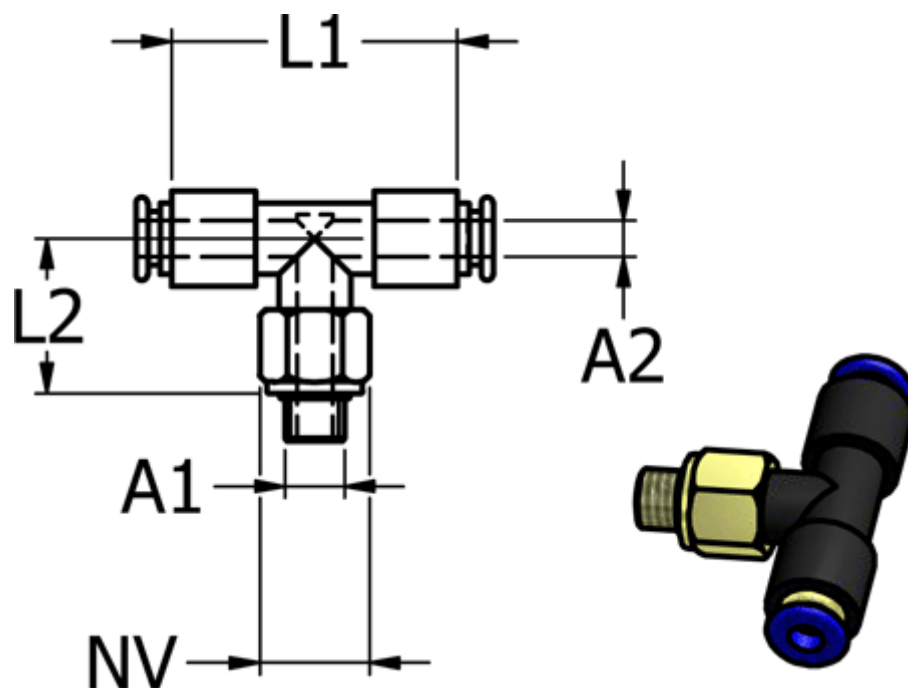

Article number: 586PB54

Description: Mini Push-in PB54, Tee, swivel, Ø4/M5/Ø4

Measures

Ext. hose diameter A2	= 4 mm
L1	= 28
L2	= 17.2
NV	= 8
Thread A1	=